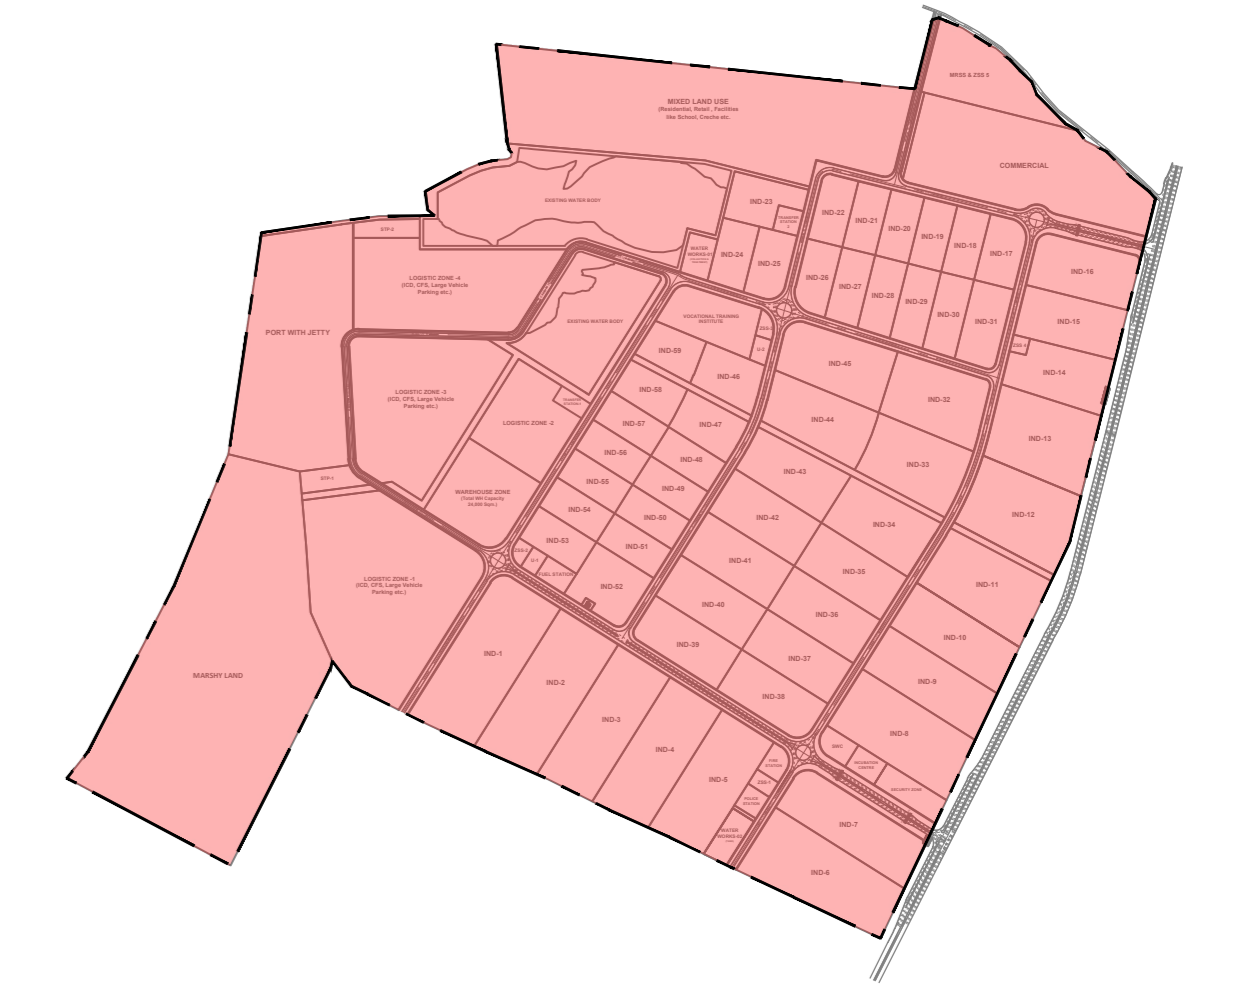

KEY PLAN :-

NOTES:-

1. 1 ALL DIMENSION IN METERS.
2. 2 DIMENSIONS ARE TO BE READ AND NOT MEASURED.
3. 3 DRAWING IS TO BE READ IN CONJUNCTION WITH RELEVANT STR./SERVICES DRAWING.
4. 4 ANY DISCREPANCY IN DRAWING IS TO BE REPORTED TO ARISE DESIGN TEAM IMMEDIATELY.

LEGEND:-

	Industrial
	Mixed land use
	Commercial
	Warehouse
	Logistics
	Port & jetty
	Facility
	Utility
	Green
	Conservation Green
	Marshy land
	Water Body

Project Name KIN - MALEBO INDUSTRIAL ZONE, DEMOCRATIC REPUBLIC OF CONGO

Project Company

Design ARISE
A-702-707, Tower A, Digital Greens, Golf Course Extension, Gurugram, Haryana India.
www.ariseip.com

Drawing Title MASTER PLAN

CONCEPT DESIGN	DESIGN DEVELOPMENT	TENDER DRAWING	FOR CONSTRUCTION	AS BUILT

Drawing Number ARISE IIP/CIP/DRC/KM/DD/MP-01/05
Number of Revisions 00 Drawing Scale 1:4000
Date 13.02.2023 Sheet Size A0

REVISION					
Rev.No.	DESCRIPTION	Designed By	Verified By	Approved By	Date